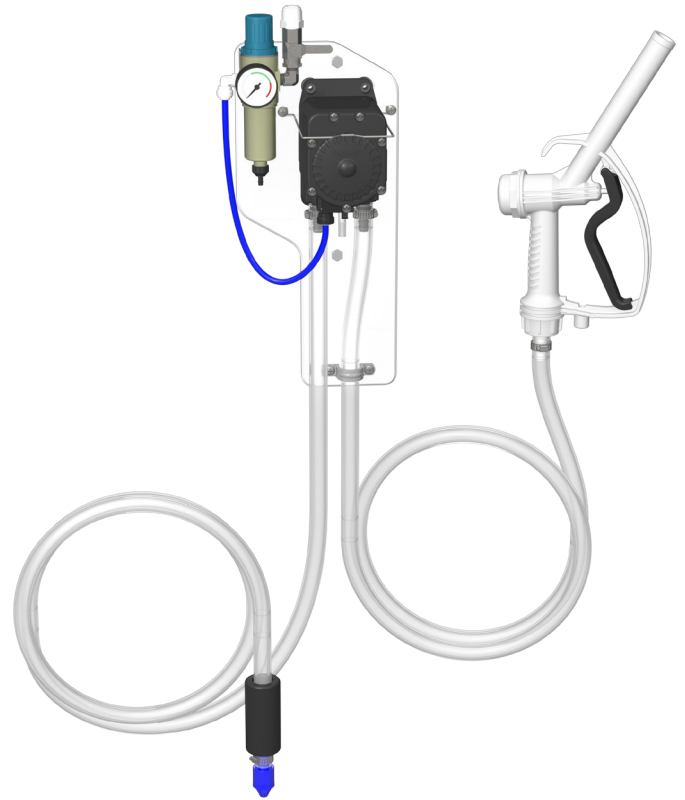

Chemical Transfer

for up to 4 products

Item Numbers: CTX1 , CTX2, CTX3, CTX4

- Transfer each product at up to 3.5 gal/min (13.2 l/min)
- Tool-free pump changes with our quick-change pump bracket
- Chemically-resistant PVC hose
- Weighted suction line with filter and check valve
- Air regulator with filter
- Strain relief on the discharge hose
- Trigger gun Hastelloy components for compatibility
- Air-operated diaphragm pump with quick-release hose barbs
- Choose Santoprene, Viton, and/or Kalrez pump seals
- Wand color indicator options available (BL, GN, RD, YL)

Options: Add option codes to item number as shown below

	Number of Pumps	Pump Seal Material
CTX	One (1)	Santoprene (S)
	Two (2)	Viton (V)
	Three (3)	Kalrez (K)
	Four (4)	

Examples:

- CTX1 (Unit with one product; one pump with Santoprene pump seals)
- CTX2VK (Unit for two products; one pump with Viton and one pump with Kalrez pump seals)
- CTX3V (Unit for three products; three pumps with Viton pump seals)
- CTX4SVKK (Unit for four products; one pump with Santoprene pump seals, one pump with Viton pump seals, two pumps with Kalrez pump seals)