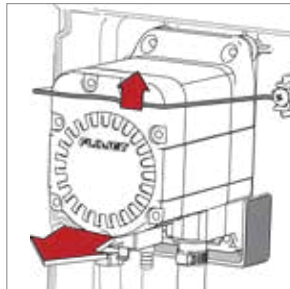

Portable Gel Unit

20 gallon

Item Number: GI-20N

Universal hinged back plate

Tool-free access to components
Fits any of "the Naturals" portable units

Quick-change pump

Lift bracket to release pump

Natural color tank

Improved visibility of product levels

Hinged lid

Available in 5 colors

Integrated hose wraps

Front-facing drain

In-line strainer

Protects pump from debris