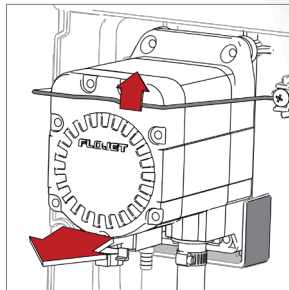

GEL-iT

Portable Gel Unit

30 gallon

Item Number: GI-30N

Universal hinged back plate

Toolfree access to components
Fits any of "the Naturals" portable units

Quick-change pump

Lift bracket to release pump

Natural color tank

Improved visibility of product levels

Hinged lid

Available in 5 colors

Front-facing drain

In-line strainer
Protects pump from debris